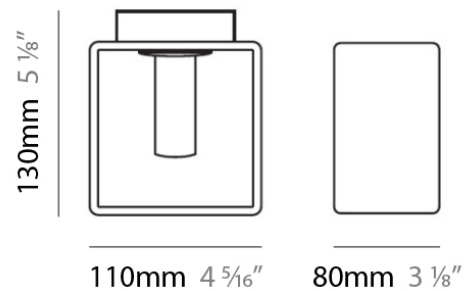

DOMINO SURFACE

D82033-WHI

PROJECT _____

TYPE _____

NOTES _____

QUANTITY _____

DATE _____

GENERAL

Series: Domino

Brand: Panzeri

Division: Design

Mounting Type: Surface

Mounting Location: Ceiling

Subcategory: Ambient

PHYSICAL

Shape: Rectangle

Length (mm): 110

Length (in): 4 ⁵/₁₆"

Width (mm): 80

Width (in): 3 ¹/₈"

Height (mm): 130

Height (in): 5 ¹/₈"

Extension (in): 5 ¹/₈"

Light Distribution: Direct / Indirect

Weight (kg): 1.23

Weight (lbs): 2.71

Diffuser: Matte White Blown Glass

Fixture Material: Glass / Aluminum

ELECTRICAL

Number of Lamps: 1

Lamp Type: LED Retrofit / Halogen

Lamp Shape: T4

Bulb Included: Bulb Not Included

Total Output Wattage (W): 13 / 60

Max. Wattage Per Lamp (W): 13 / 60

Lamp Base: G9

Input Voltage (V): 120

LED

OPTICAL

RATINGS AND CERTIFICATIONS

Certified By: CSA Certified to UL and CSA Standards

IP rating: IP20