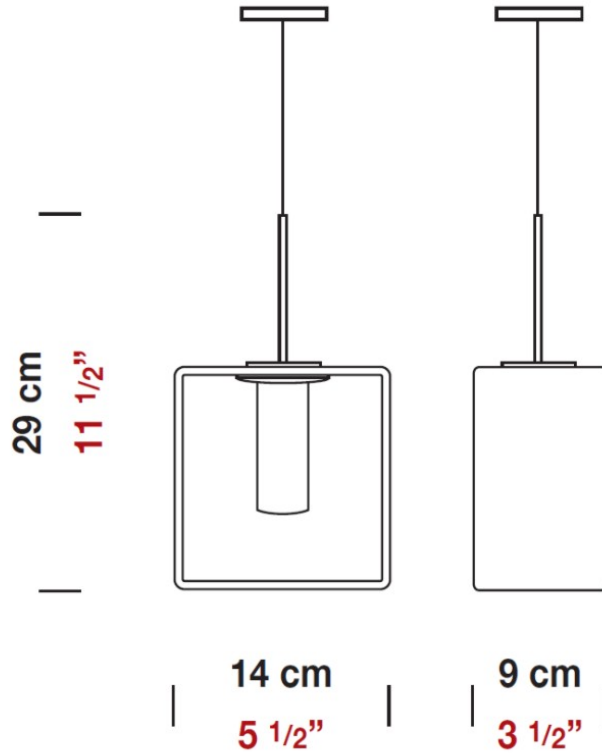

DOMINO SUSPENSION

D81048-BLK

PROJECT _____

TYPE _____

NOTES _____

QUANTITY _____

DATE _____

GENERAL

Series: Domino
Brand: Panzeri
Division: Design
Mounting Type: Suspension
Mounting Location: Ceiling
Subcategory: Pendant

PHYSICAL

Length (mm): 140
Length (in): 5 1/2
Width (mm): 90
Width (in): 3 7/16
Height (mm): 290
Height (in): 11 7/16
Max. Overall Height (mm): 2290
Max. Overall Height (in): 90 3/16
Weight (kg): 1.23
Weight (lbs): 2.71
Diffuser: Black Blown Glass

ELECTRICAL

Number of Lamps: 1
Lamp Type: LED Retrofit / Halogen
Bulb Included: Bulb Not Included
Total Output Wattage (W): 13 / 60
Max. Wattage Per Lamp (W): 13 / 60
Lamp Base: G9

LED

OPTICAL

RATINGS AND CERTIFICATIONS

Certified By: CSA Certified to UL and CSA Standards
IP rating: IP20